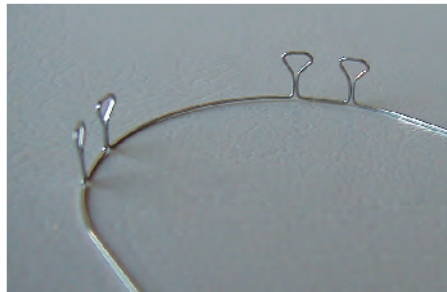

# Stainless Steel Looped Archwires

## Keyhole 2 Loop

10/Pack

## Keyhole 4 Loop

Standard	
16x22	FTS21*
17x22	FTS22*
18x25	FTS23*
19x25	FTS24*

Natural	
16x22	FTN21*
17x22	FTN22*
18x25	FTN23*

**\*Insert desired distance between loops, in 2 mm increments, from 22 to 44.  
10/Pack**

CONTACT US AT: [info@orthoquest.com](mailto:info@orthoquest.com) • [www.orthoquest.com](http://www.orthoquest.com)