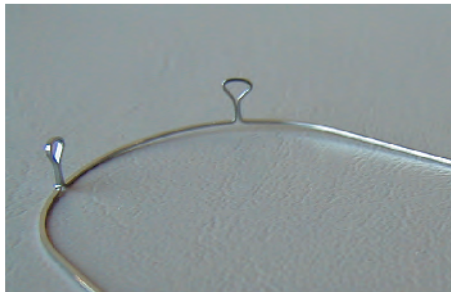

# Stainless Steel Looped Archwires

## Keyhole 2 Loop

10/Pack

## Keyhole 4 Loop

Standard	
16x22	FTS21*
17x22	FTS22*
18x25	FTS23*
19x25	FTS24*

Natural	
16x22	FTN21*
17x22	FTN22*
18x25	FTN23*

**\*Insert desired distance between loops, in 2 mm increments, from 22 to 44.  
10/Pack**

CONTACT US AT: [info@orthoquest.com](mailto:info@orthoquest.com) • [www.orthoquest.com](http://www.orthoquest.com)